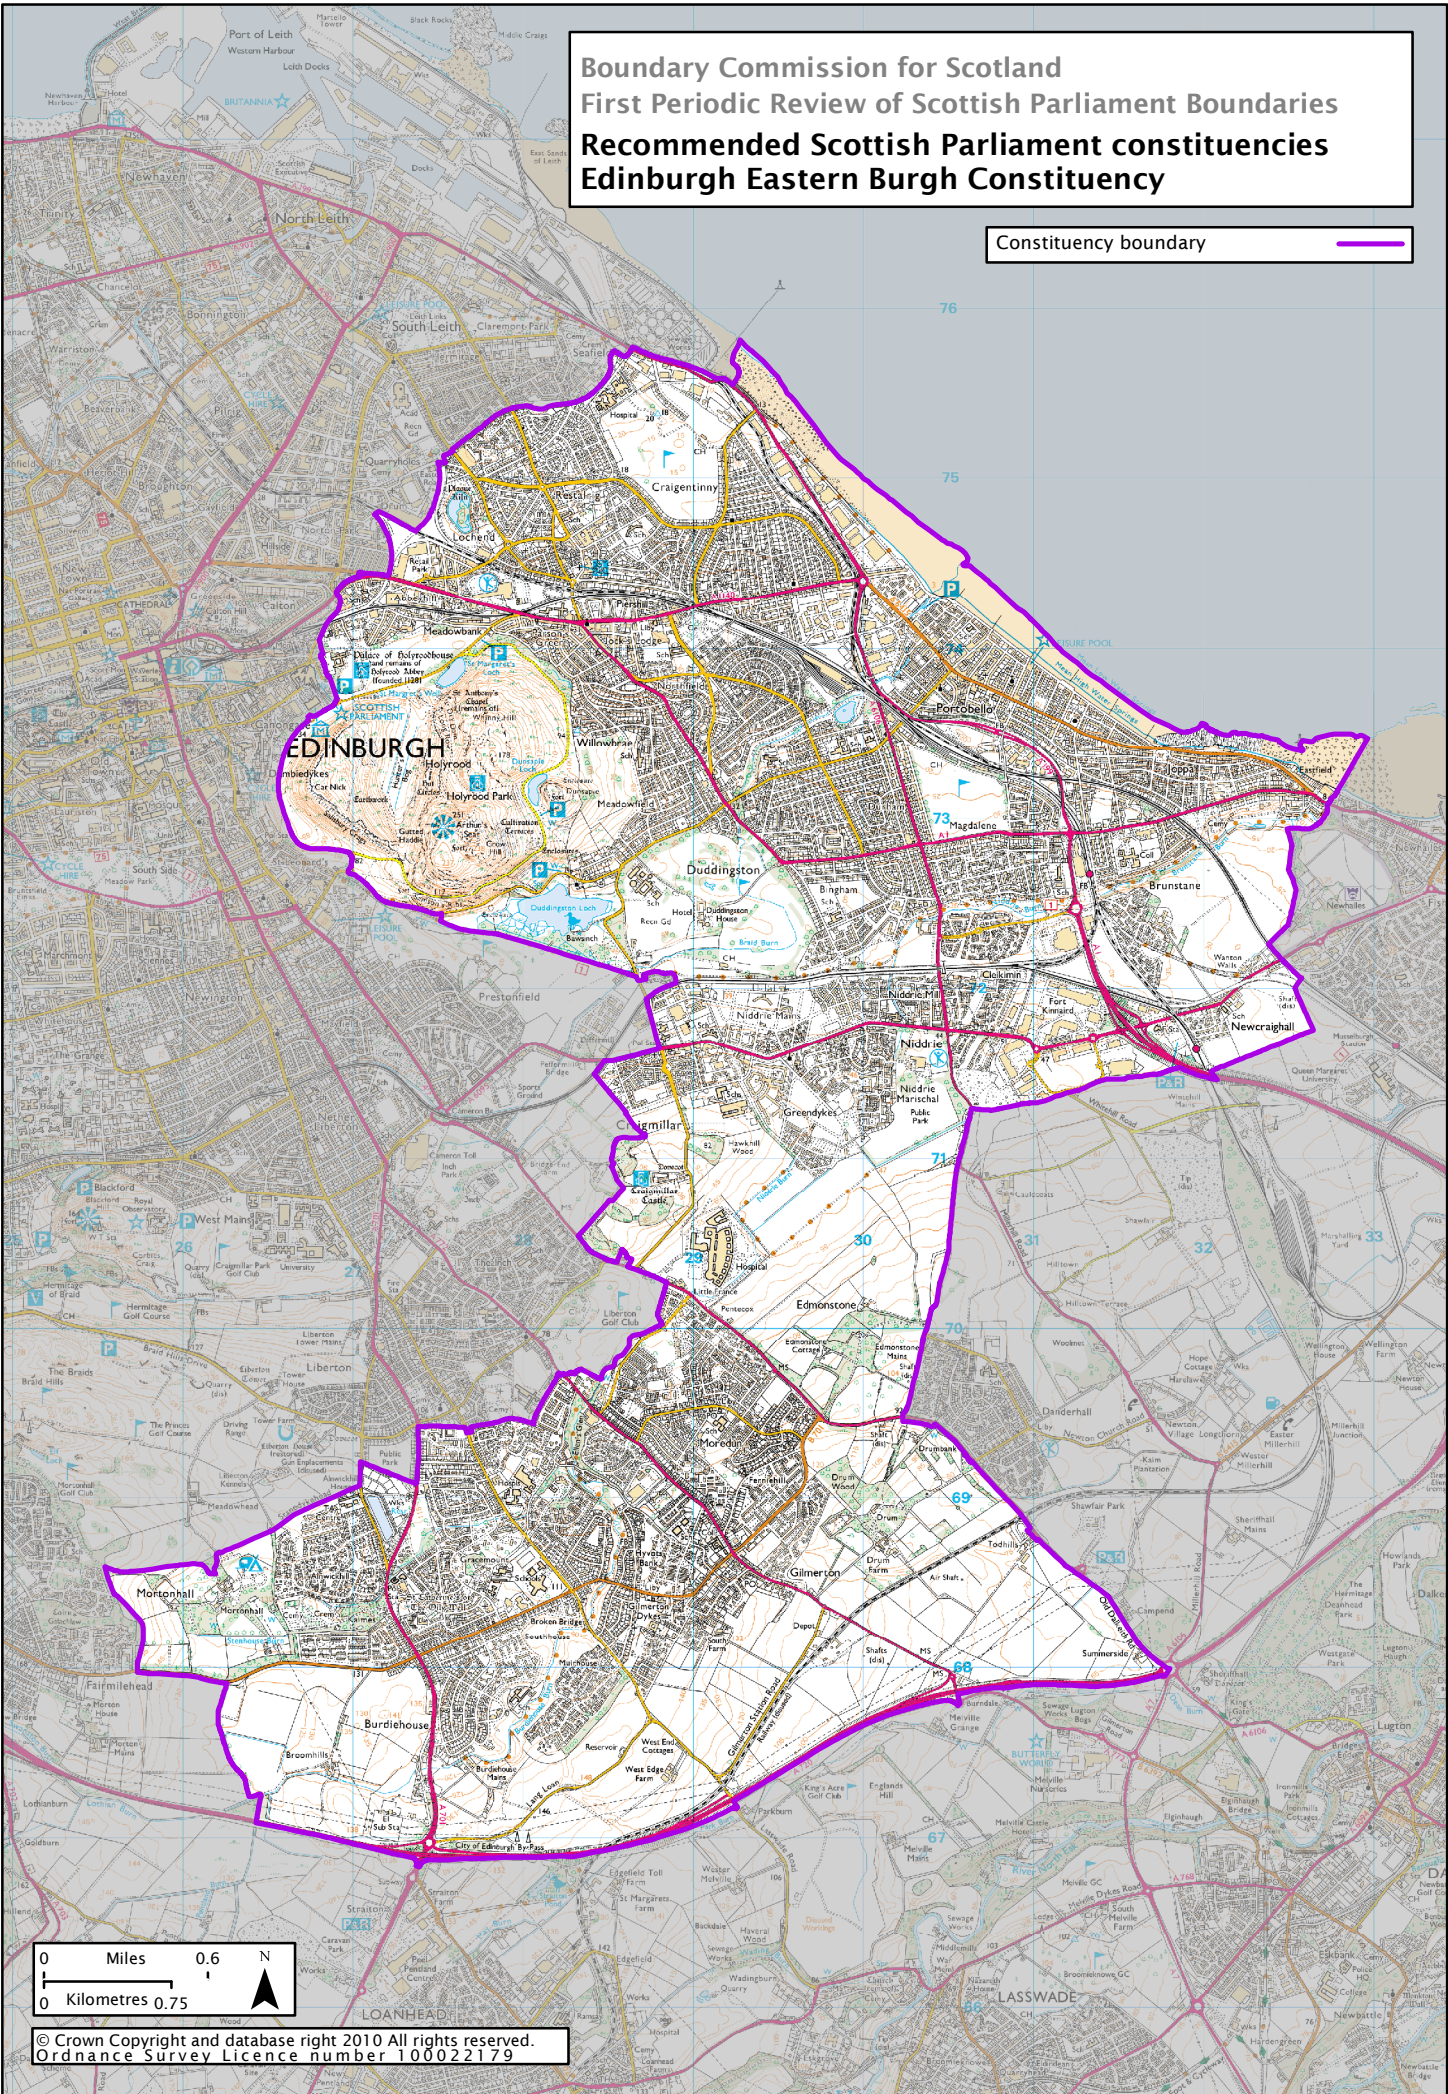

Boundary Commission for Scotland
 First Periodic Review of Scottish Parliament Boundaries
Recommended Scottish Parliament constituencies
Edinburgh Eastern Burgh Constituency

Constituency boundary 

0 Miles 0.6 N
 0 Kilometres 0.75